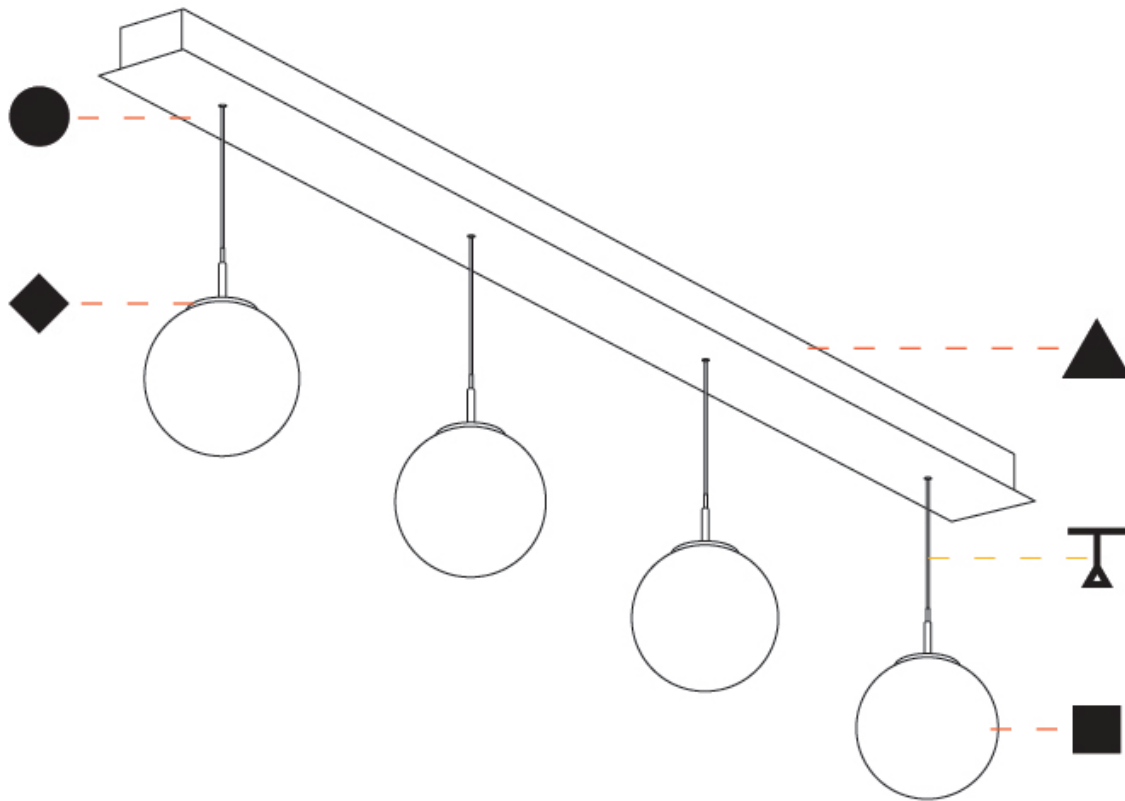

G-MINI CHANNEL HANGOVER SUSPENSION

A300645-

PROJECT	_____
TYPE	_____
SPECIFIER	_____
QUANTITY	_____
DATE	_____