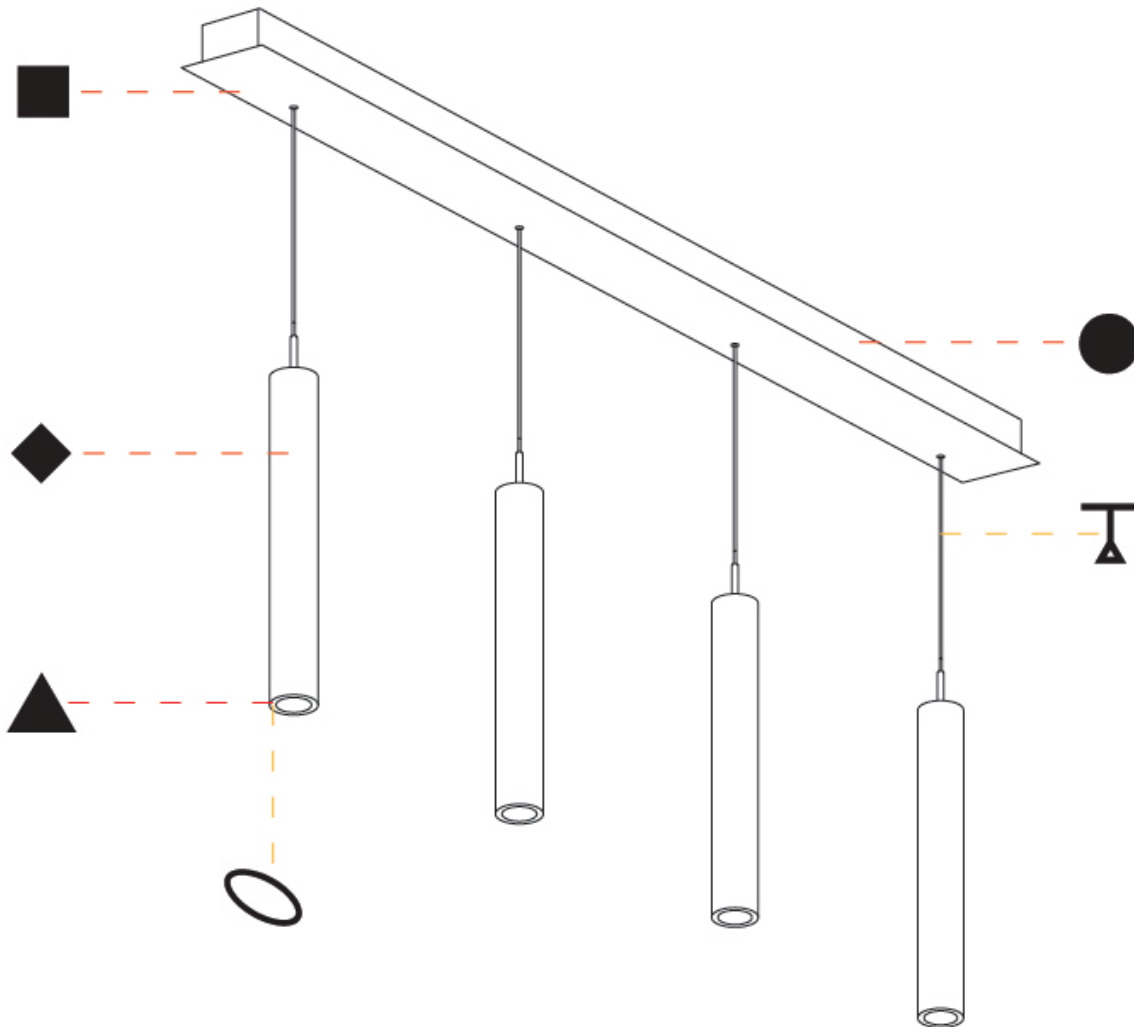

G-MINI CHANNEL HANGOVER SUSPENSION

A300622-

PROJECT	_____
TYPE	_____
SPECIFIER	_____
QUANTITY	_____
DATE	_____

A